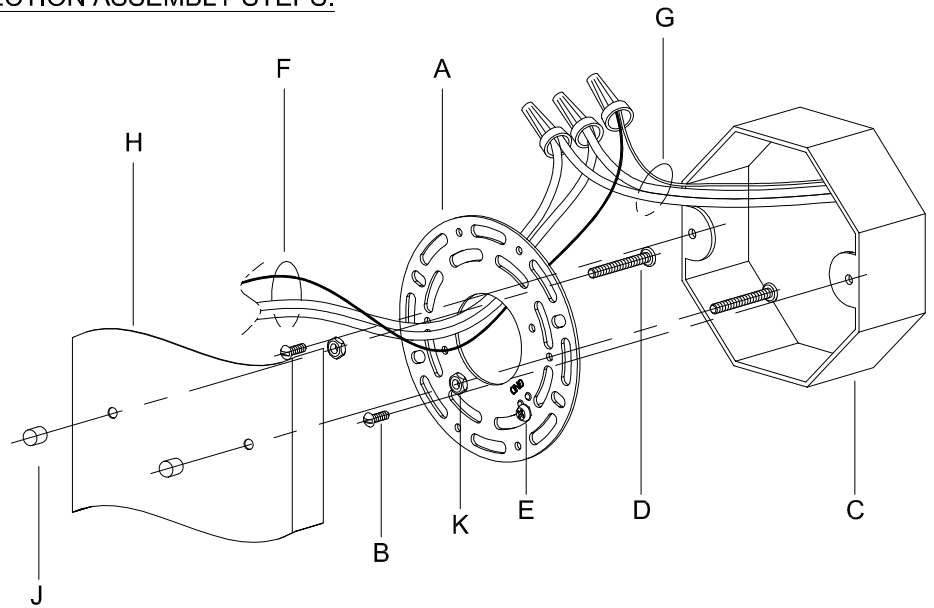

Assembly & Installation Instructions

CAUTION: Read instructions carefully and turn electricity off at main circuit breaker panel before beginning installation.

300020,300021,300022,300023

WARNING - If any Special Control Devices are used with this Fixture, Follow the Instructions Carefully to assure full compliance with N.E.C. requirements. If there are any questions, contact a Qualified Electrical Contractor.

CAUTION - All glass is fragile, use care when handling Glass component(s) and or Lamp(s).

CANOPY MOUNTING & WIRE CONNECTION ASSEMBLY STEPS:

1. D,E → A
2. K → D
3. B,A → C
4. F → G
5. H,J → D

FIXTURE ASSEMBLY STEPS: