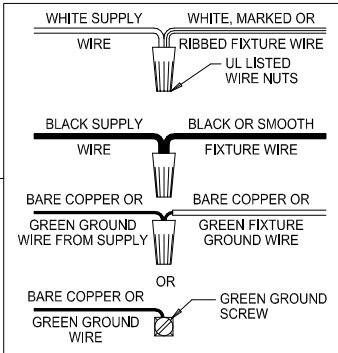

Assembly & Installation Instructions

CAUTION: Read instructions carefully and turn electricity off at main circuit breaker panel before beginning installation.

300020,300021,300022,300023

WARNING - If any Special Control Devices are used with this Fixture, Follow the Instructions Carefully to assure full compliance with N.E.C. requirements. If there are any questions, contact a Qualified Electrical Contractor.

CAUTION - All glass is fragile, use care when handling Glass component(s) and or Lamp(s).

CANOPY MOUNTING & WIRE CONNECTION ASSEMBLY STEPS:

1. D,E → A
2. K → D
3. B,A → C
4. F → G
5. H,J → D

FIXTURE ASSEMBLY STEPS: