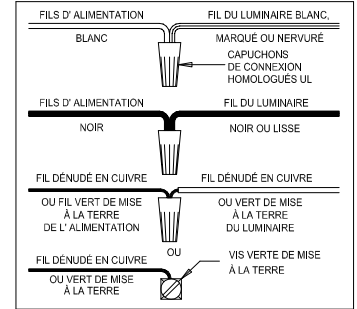

Instructions d'Assemblage et Installation

Mise en garde: Lire les instructions avec soin et couper le courant au disjoncteur central avant de commencer l'installation.

*****

AVERTISSEMENT - S'il y a d'autres mécanismes régulateurs qui s'emploient avec ce dispositif, suivre soigneusement les instructions pour satisfaire aux exigences NEC. Si vous avez des questions, consulter un électricien qualifié.

AVERTISSEMENT - Ce produit contient des composants chimiques qui selon L'état de Californie provoquent un cancer, des infirmités de naissance et (ou) du mal au système reproductif. Il faut laver les mains soigneusement après avoir installé, manipulé, nettoyé, ou autrement touché ce produit.

MISE EN GARDE - Le verre est toujours fragile; maniez le(s) composant(s) et/ou l' (les) ampoule(s) avec prudence.

*****