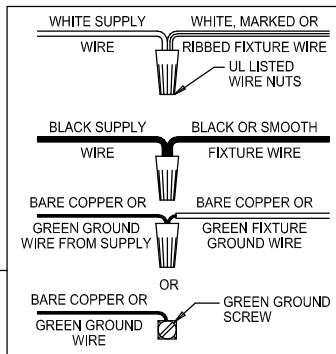

CAUTION: Read instructions carefully and turn electricity off at main circuit breaker panel before beginning installation.

300188

WARNING - If any Special Control Devices are used with this Fixture, Follow the Instructions Carefully to assure full compliance with N.E.C. requirements. If there are any questions, contact a Qualified Electrical Contractor.

CAUTION - All glass is fragile, use care when handling Glass component(s) and or Lamp(s).

CANOPY MOUNTING & WIRE CONNECTION ASSEMBLY STEPS:

1. K → M
2. J, L → M
3. E → A
4. B, A → C
5. F → G
6. D, H → A