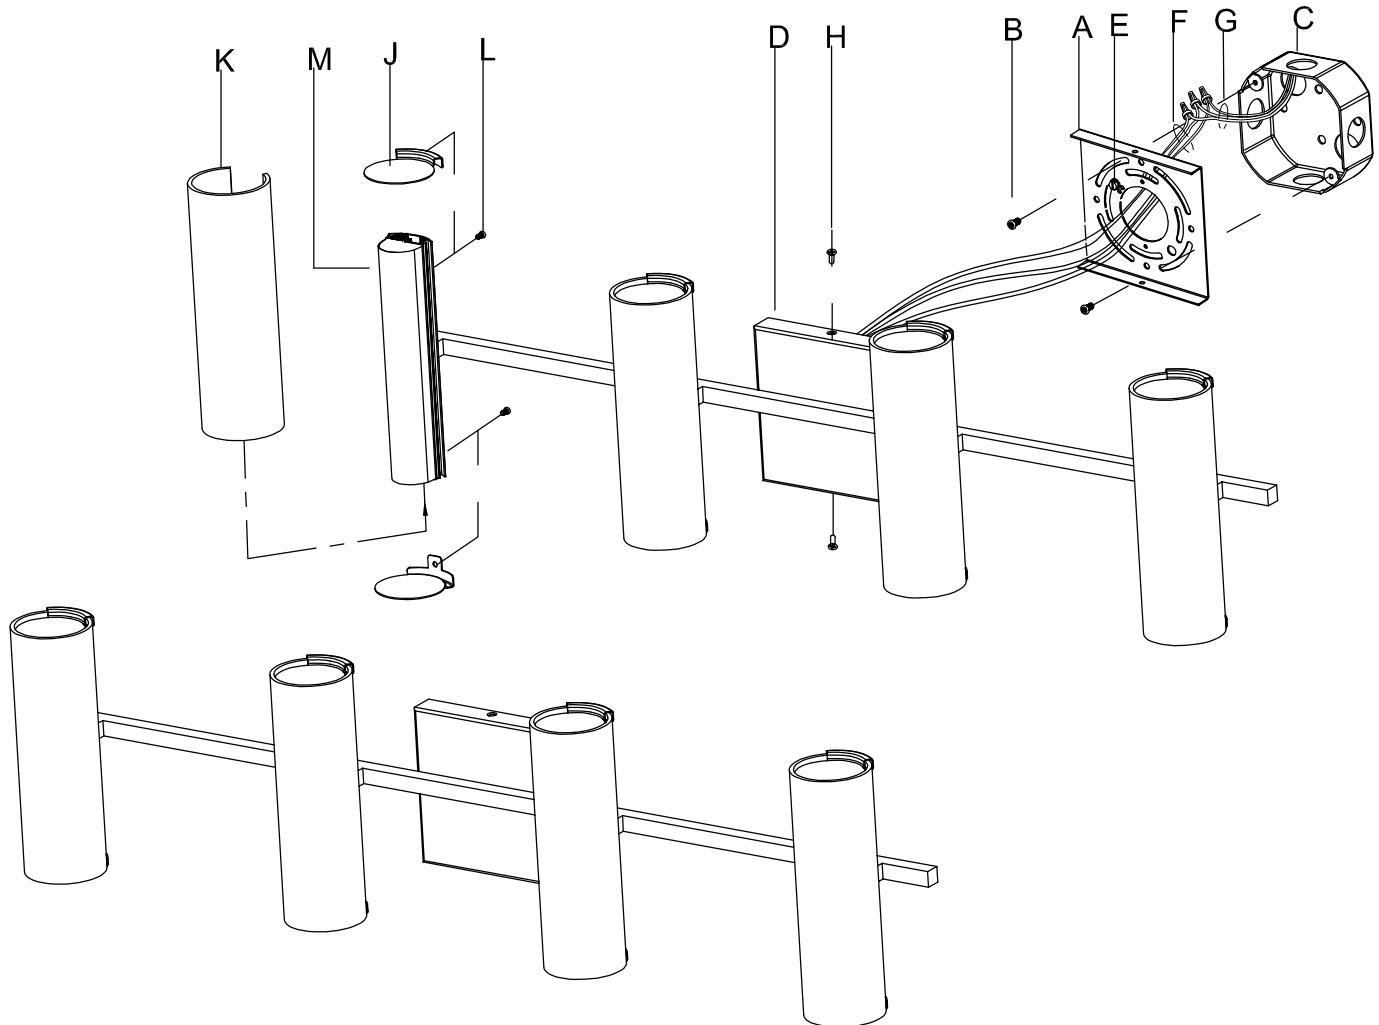

CAUTION: Read instructions carefully and turn electricity off at main circuit breaker panel before beginning installation.

300188

*****

WARNING - If any Special Control Devices are used with this Fixture, Follow the Instructions Carefully to assure full compliance with N.E.C. requirements. If there are any questions, contact a Qualified Electrical Contractor.

WARNING - This product contains chemicals known to the State of California to cause cancer, birth defects and /or other reproductive harm. Thoroughly wash hands after installing, handling, cleaning, or otherwise touching this product.

CAUTION - All glass is fragile, use care when handling Glass component(s) and or Lamp(s).

*****

CANOPY MOUNTING & WIRE CONNECTION ASSEMBLY STEPS:

1. K → M
2. J, L → M
3. E → A
4. B, A → C
5. F → G
6. D, H → A

**B, C & G
(NOT FURNISHED)
(NO INCLUIDA)
(NON FOURNIE)**