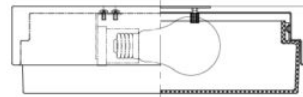

Ø12"

3 1/2"

M13202MB

SPECIFICATION SHEET

Finish	Matte Black
Shade	White Glass
Shade Dimension	Ø11 1/4" x 1 1/4"H
Dimension	Ø12" x 3 1/2"H
Lamping	2 x 10W LED Medium Base-E26 120V
Location	Dry
Warranty	1 year fixture warranty