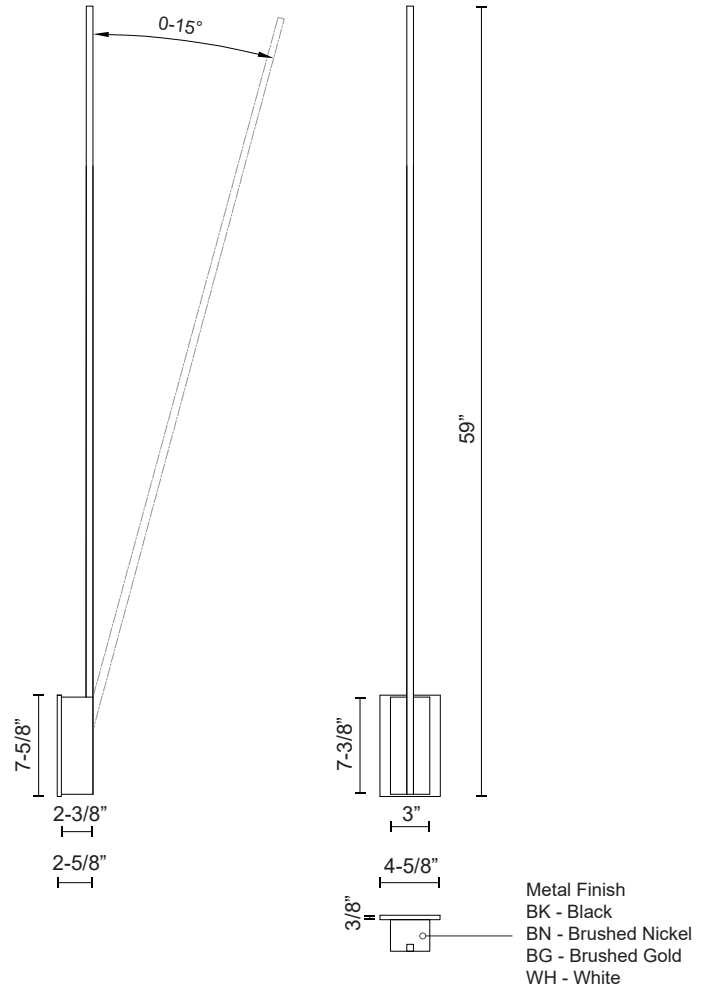

Fixture Dimensions	W4-1/2" x H59" x E2-5/8"
Light Source	LED with DC Driver
Wattage	22W
Total Lumens	1890lm
Delivered Lumens	BK-539lm; BN-906lm; WH-1073lm;
Voltage	120-277V
Color Temperature	3000K
CRI (Ra)	90CRI
Optional Color Temps	2700K - 5000K Available, Minimum Order Quantities Apply
LED Rated Life	50,000 hours
Dimming	100% - 10%, TRIAC or ELV Dimmer (Not Included)
Diffuser Details	White Acrylic Diffuser
Location	Dry
Illumination Direction	Backlit
Mounting Style	Up Only; Wall;
Material	Aluminum + Acrylic
Canopy Dimensions	W4-5/8" x H7-5/8" x E2-5/8"
CEC Title 24 JA8	Yes, JA8-2022
Paint Finish	BG01; BK02; BN02; WH02;
Height to Center	55-5/8"

* For custom options, consult factory for details.

* For warranty information, please visit www.kuzcolighting.com/warranty

DESCRIPTION

An elongated illuminated line cantilevers up and outward from the precision machined rectilinear wall mount. Oversized to dramatic effect the substantial length of the LEVER arm is juxtaposed by the fine diminutive scale of the square profile. The design of the housing indicates the function, the angle of linear repose may be adjusted by the user while also modifying the spread of light.