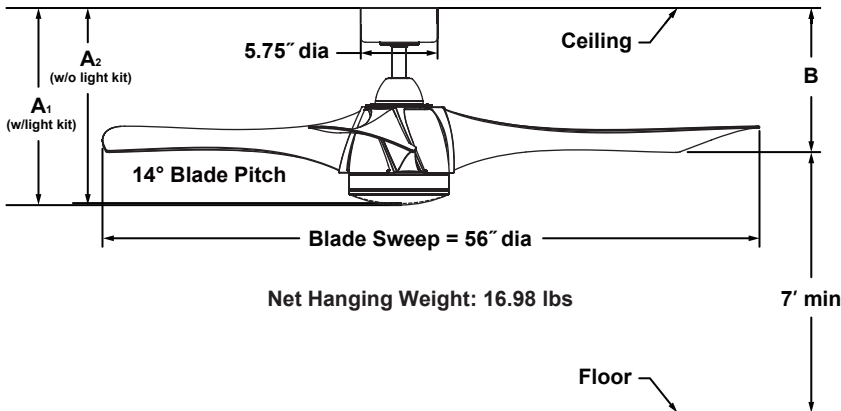

KLEAR™

FPD6858** 56" Ceiling Fan

featuring KwikWire easy connection

INSTALLATION REQUIREMENTS:

Fan must be attached to a securely anchored electrical junction box capable of withstanding a load of at least 35 lbs.

LIGHTING OPTIONS:

One 24-watt CCT LED (Warm/Natural/Cool) included.

DOWNROD OPTIONS:

Fan comes with a 1" dia. x 4.5" long downrod (DR1-45). Optional downrods are available in 12", 18", 24", 36", 48", 60" and 72" lengths. A downrod coupler is available for installations requiring a downrod longer than 72". Fan can be mounted on a sloped ceiling up to 27°. Most sloped ceiling installations require a standard 18" downrod or longer downrod. Optional sloped ceiling ball kits (SCB1-52) are available for slope angles greater than 27° and up to 42°. Optional close-to-ceiling kit is available as well — sold separately. Call technical support for more information.