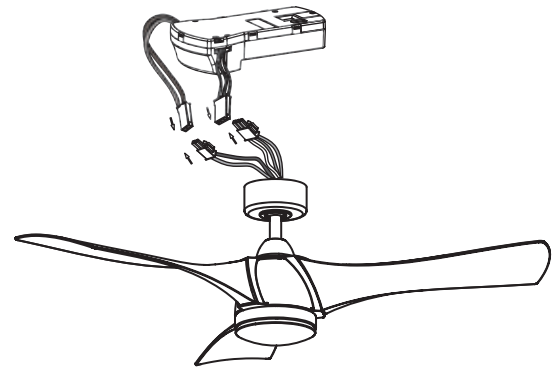

KLEAR™

FPD6858** 56" Ceiling Fan

featuring KwikWire easy connection

INSTALLATION REQUIREMENTS:

Fan must be attached to a securely anchored electrical junction box capable of withstanding a load of at least 35 lbs.

ELECTRICAL REQUIREMENTS:

Requires a grounded electrical supply line of 120 volts AC, 60 Hz, 15 amp circuit.

MOTOR SPECS:

DC100 x 30 sensorless DC motor is designed for optimal performance with this fan.

BLADE SET:

A set of three 27" composite blades is included.

CONTROL OPTIONS:

A WiFi receiver and TR305 hand-held remote control are included. Push button remote control with 16 fan speeds, fresh air, reverse, ON/OFF dimmer light levels, CCT Select (correlated color temperature selection), fan/light timer, home away, safe exit and off button. Visit the Apple APP Store or Google Play Store to download the free fanSync WiFi APP and create your Fanimation fanSync account. Optional TW306 wall control is available — sold separately. Instructions are provided with each control.

LIGHTING OPTIONS:

One 24-watt CCT LED (Warm/Natural/Cool) included.

DOWNROD OPTIONS:

Fan comes with a 1" dia. x 4.5" long downrod (DR1-45). Optional downrods are available in 12", 18", 24", 36", 48", 60" and 72" lengths. A downrod coupler is available for installations requiring a downrod longer than 72". Fan can be mounted on a sloped ceiling up to 27°. Most sloped ceiling installations require a standard 18" downrod or longer downrod. Optional sloped ceiling ball kits (SCB1-52) are available for slope angles greater than 27° and up to 42°. Optional close-to-ceiling kit is available as well — sold separately. Call technical support for more information.