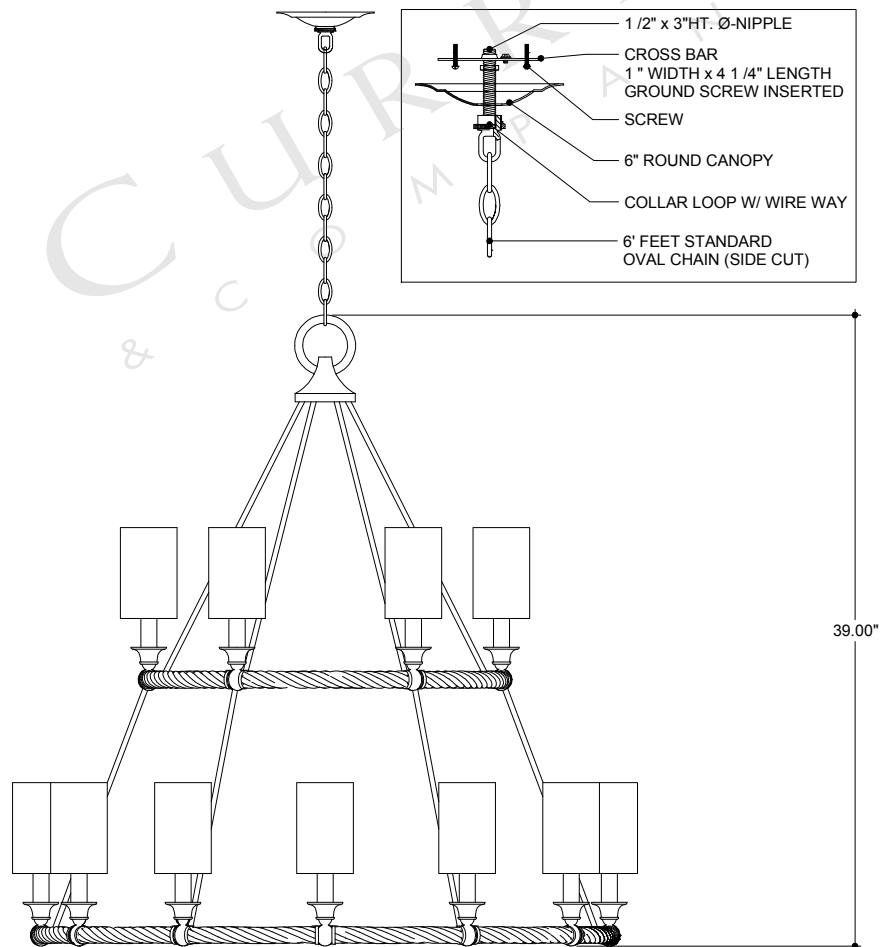

TOP VIEW

- 1/2" x 3"HT. Ø-NIPPLE
- CROSS BAR
- 1" WIDTH x 4 1/4" LENGTH GROUND SCREW INSERTED
- SCREW
- 6" ROUND CANOPY
- COLLAR LOOP W/ WIRE WAY
- 6' FEET STANDARD OVAL CHAIN (SIDE CUT)

FRONT VIEW